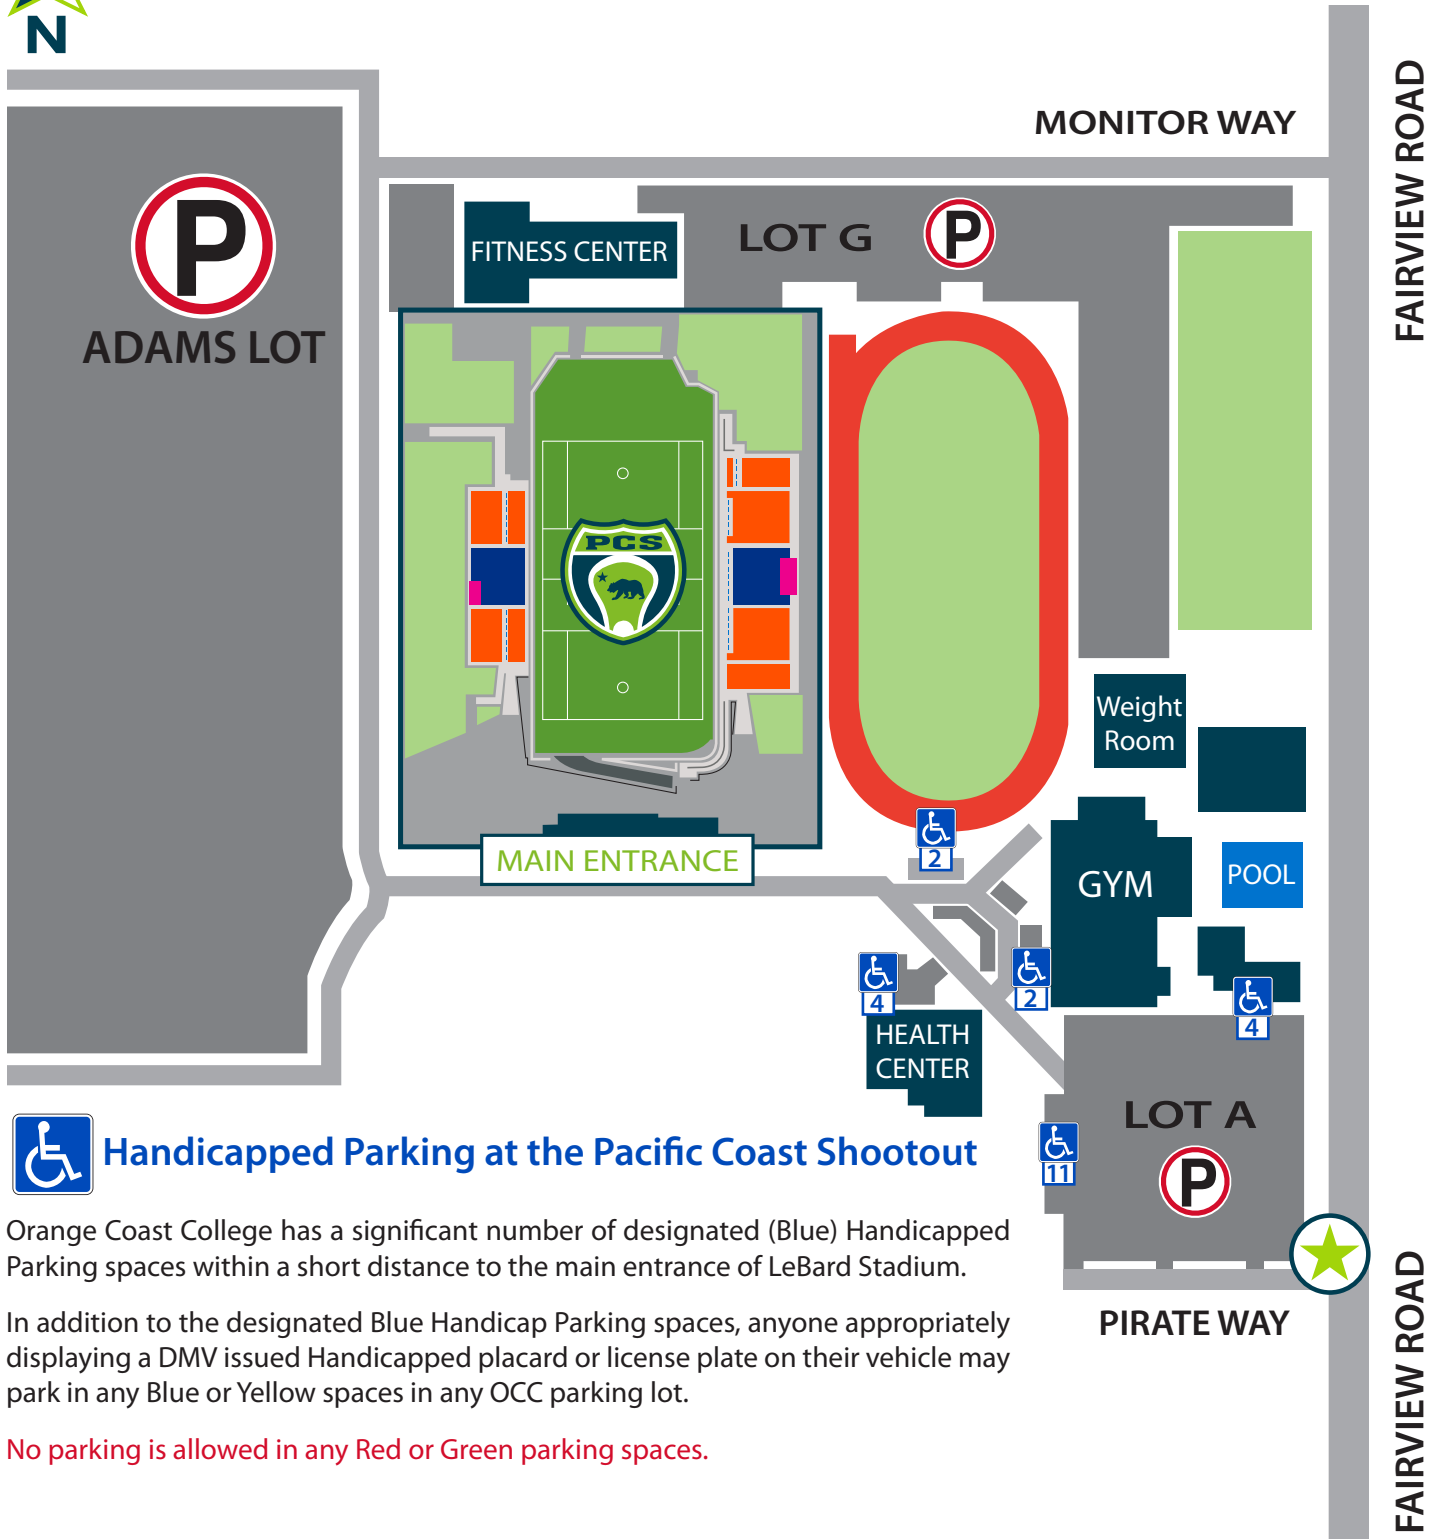

# The Pacific Coast Shootout

TO 405 N/S  
ADAMS AVE.

## Handicapped Parking at the Pacific Coast Shootout

Orange Coast College has a significant number of designated (Blue) Handicapped Parking spaces within a short distance to the main entrance of LeBarb Stadium.

In addition to the designated Blue Handicap Parking spaces, anyone appropriately displaying a DMV issued Handicapped placard or license plate on their vehicle may park in any Blue or Yellow spaces in any OCC parking lot.

No parking is allowed in any Red or Green parking spaces.

Enter the OCC campus on Pirate Way (from Fairview Road).

Enter Lot A.

Proceed to the northwest end of Lot A for Handicapped Parking and the main entrance to LeBarb Stadium.